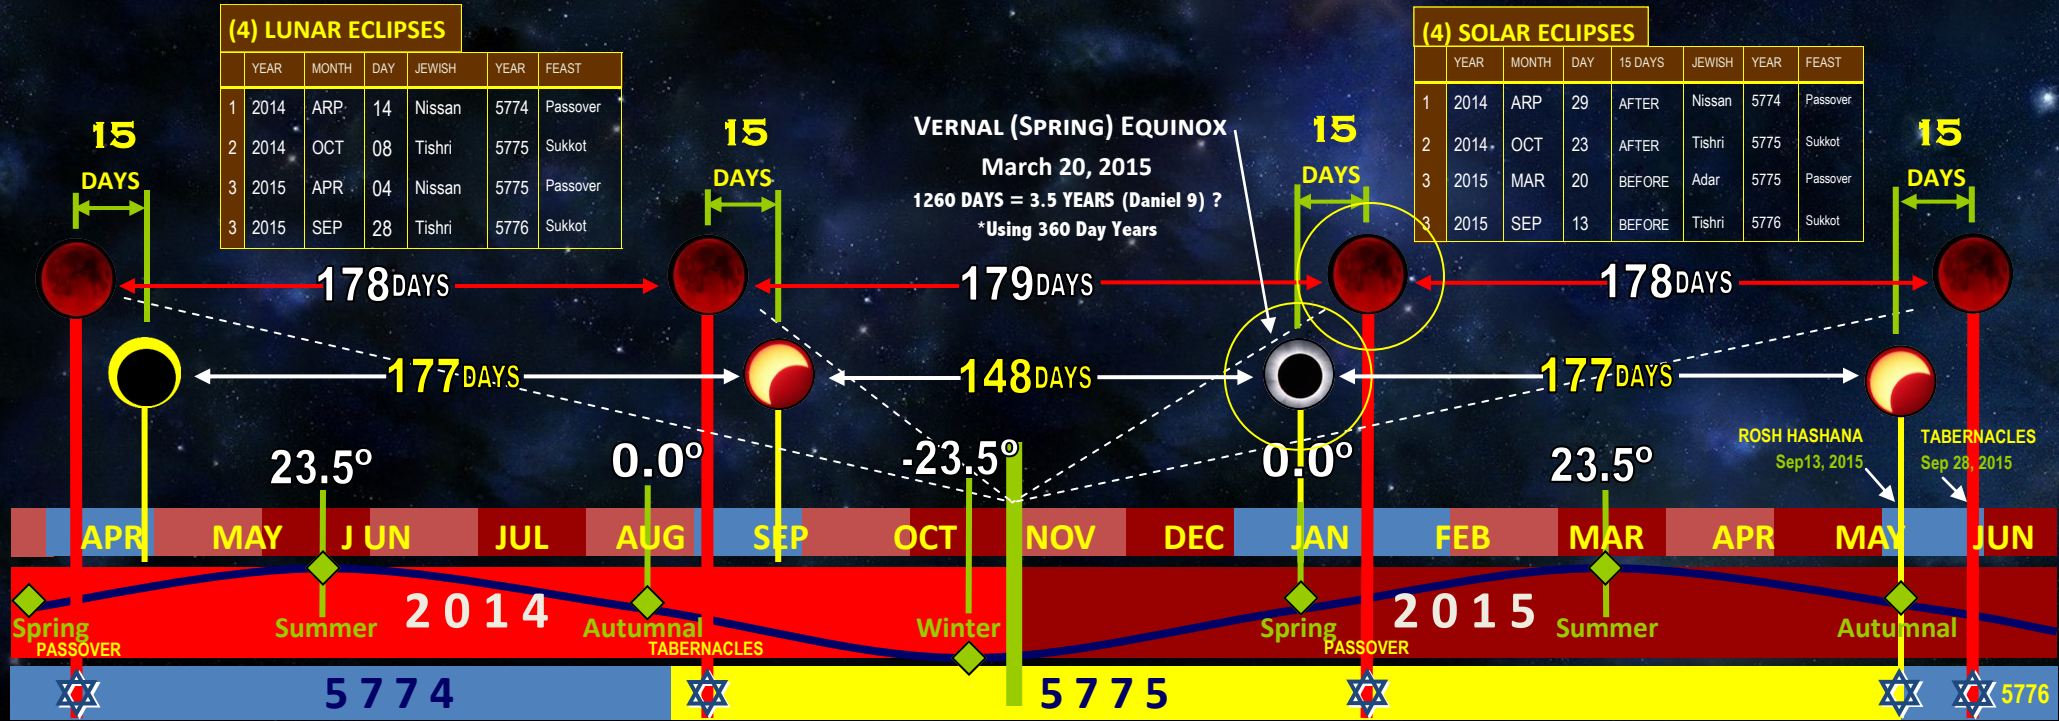

SIGNIFICANCE OF THE SPRING EQUINOX (MID POINT OF THE 23.5° ARC)
 By definition, every year on March 20-21 the Vernal Equinox happens - meaning "spring's equal night." It is when the Sun is above the horizon for 12 hours everywhere on Earth. It is because the Earth's 'tilting' is halfway (0.0°) between the Longest Day -at the Summer Solstice & the Longest Day -at the Summer Solstice. The northern limit is at the Tropic of Capricorn (23.5°) north & the southern limit is at the Tropic of Cancer (-23.5°) south. Thus this 'center-point' of the total 56° Arc of 0.0° degrees. The Earth never goes beyond those north or south points during its rotation around the Sun. IF this is the 'frequency', then we can deduce from the pattern that as the Earth has this rhythmic 'dance' as it goes up and down, oscillating (as in a sign wave) orbiting around the Sun; it results in not only the change in seasons, but interestingly, it also produces a truncated 'Star of David' pattern! This precise pattern of arc degrees, 23.5° & 56° is also incorporated in astrolological monuments around the world such as Stonehenge & it is the angle to which the Great Pyramid can determine the circumference of the Earth.