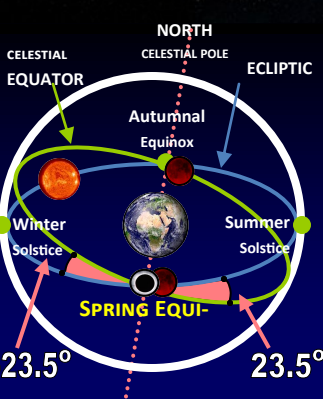

SIGNIFICANCE OF THE SPRING EQUINOX (MID POINT OF THE 23.5° ARC)
 By definition, every year on March 20-21 the Vernal Equinox happens - meaning "spring's equal night." It is when the Sun is above the horizon for 12 hours everywhere on Earth. It is because the Earth's 'tilting' is halfway (0.0°) between the Longest Day -at the Summer Solstice & the Longest Day -at the Summer Solstice. The northern limit is at the Tropic of Capricorn (23.5°) north & the southern limit is at the Tropic of Cancer (-23.5°) south. Thus this 'center-point' of the total 56° Arc of 0.0° degrees. The Earth never goes beyond those north or south points during its rotation around the Sun. IF this is the 'frequency', then we can deduce from the pattern that as the Earth has this rhythmic 'dance' as it goes up and down, oscillating (as in a sign wave) orbiting around the Sun; it results in not only the change in seasons, but interestingly, it also produces a truncated 'Star of David' pattern! This precise pattern of arc degrees, 23.5° & 56° is also incorporated in astrolological monuments around the world such as Stonehenge & it is the angle to which the Great Pyramid can determine the circumference of the Earth.