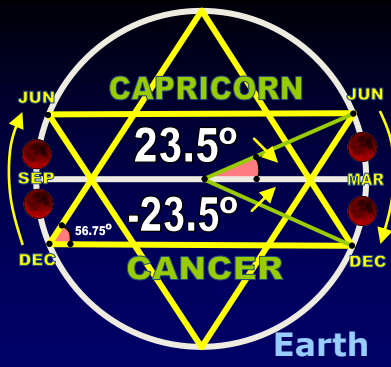

DISSECTION OF A LUNAR TETRAD: 2014-2015 Eclipse Pattern Detailed Analysis

"Immediately following the distress of those DAYS, 'the SUN will be darkened, & the MOON will not give its light (turn to blood); the STARS will fall from the sky, & the Heavenly Bodies will be shaken.'" -GOSPEL OF MATTHEW 24:29 & ACTS 2:20/REVELATION 6:12

The purpose of this study is to focus & amplify this time segment for a better understanding & to see its unique properties & patterns in light of Biblical Astronomy. The 4 TOTAL LUNAR BLOOD MOONS are paired up -accompanied by their immediate & complementary Solar Eclipse. The **March 20, 2015 Total Solar Eclipse** in particular seems to accent & highlight the sequence & could signal a very significant time-marker. It is the only Total Solar Eclipse in the solar series & happens to fall precisely on the **Spring Equinox**; it is either to mark an 'end' or a 'beginning' of a moment in time that could have prophetic significance of Biblical proportions. The Jewish Civil Year is superimposed below the modern time-line as are the Equinoxes with the day-spans between each type of Eclipse & between the Moon & Sun Eclipses.